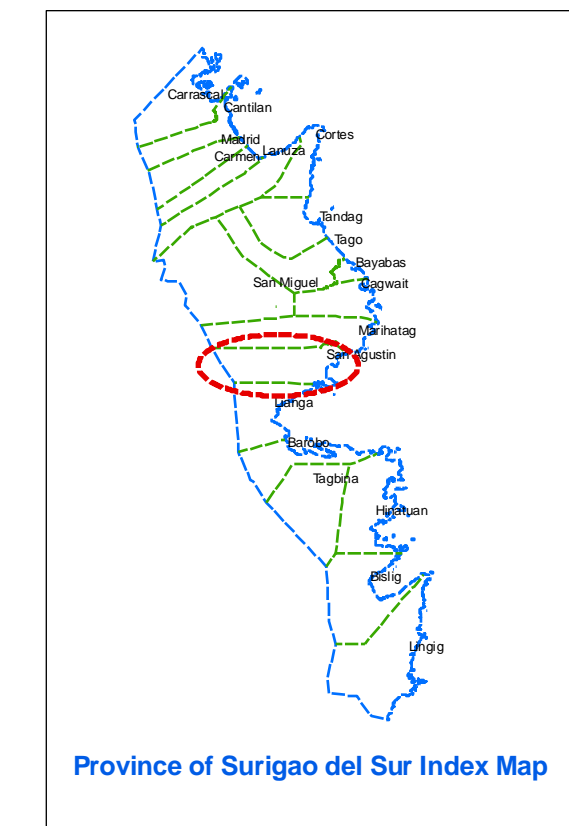

GEOHAZARD MAP MUNICIPALITY OF SAN AGUSTIN

Province of Surigao del Sur

LEGEND

- Municipality
- High Landslide Susceptible Barangay
- Moderate Landslide Susceptible Barangay
- Low Landslide Susceptible Barangay
- None Landslide Susceptible Barangay
- Municipal Boundary
- Provincial Boundary
- Shore Line
- River
- Road
- Contour (100m)
- High Landslide Susceptibility
- Moderate Landslide Susceptibility
- Low Landslide Susceptibility
- Flood Prone Susceptibility