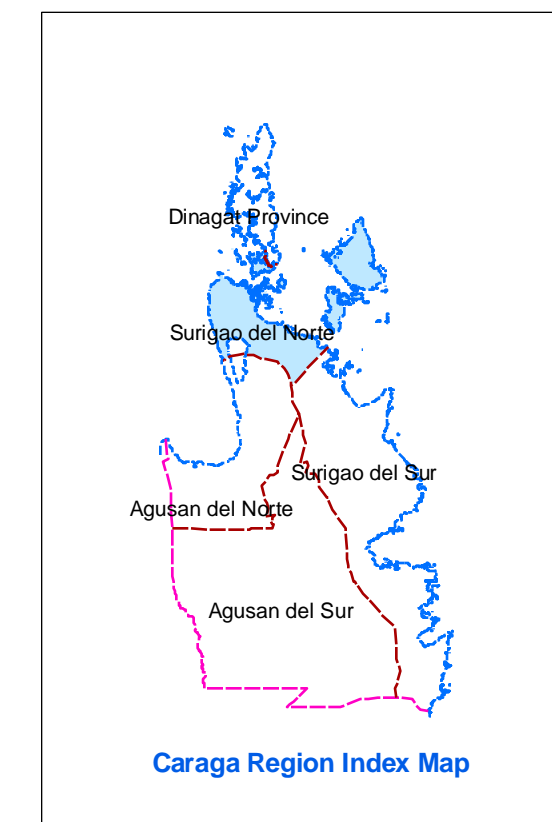

GEOHAZARD MAP MUNICIPALITY OF SAN ISIDRO

Province of Surigao del Norte

LEGEND:

- Municipality
- High Landslide Susceptible Barangay
- Moderate Landslide Susceptible Barangay
- Low Landslide Susceptible Barangay
- None Landslide Susceptible Barangay
- ShoreLine
- Municipal Boundary
- Provincial Boundary
- Road
- River
- Contour (100m)
- High Landslide Susceptibility
- Moderate Landslide Susceptibility
- Low Landslide Susceptibility
- Flood Prone